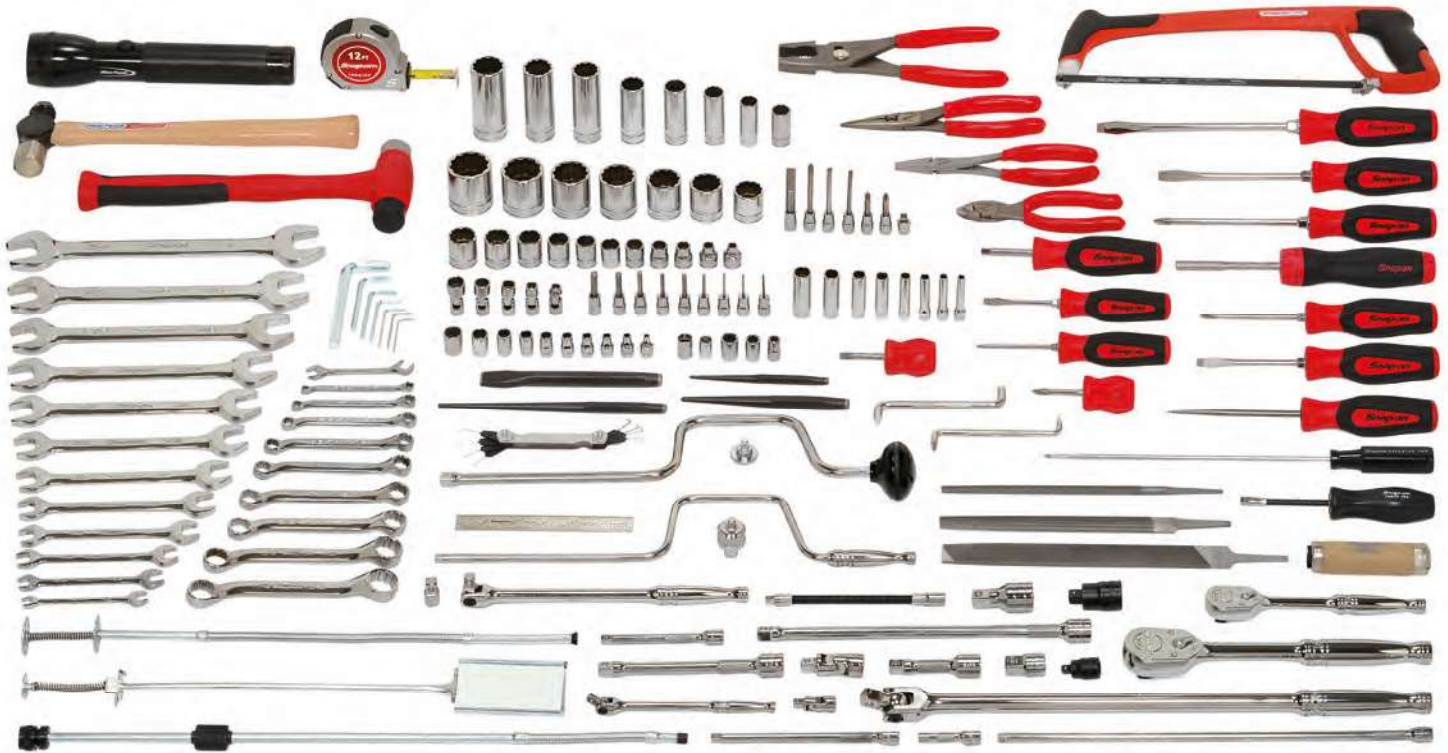

## Intermediate Flightline or Hanger Set

ATKIFLB: Complete set including tools, foam kit, and tool storage  
 ATKIFL: Tools only

FOAMIFL: Black over yellow foam kit  
 KRA2007FPBO: Tool storage

- Ideal for A & B checks